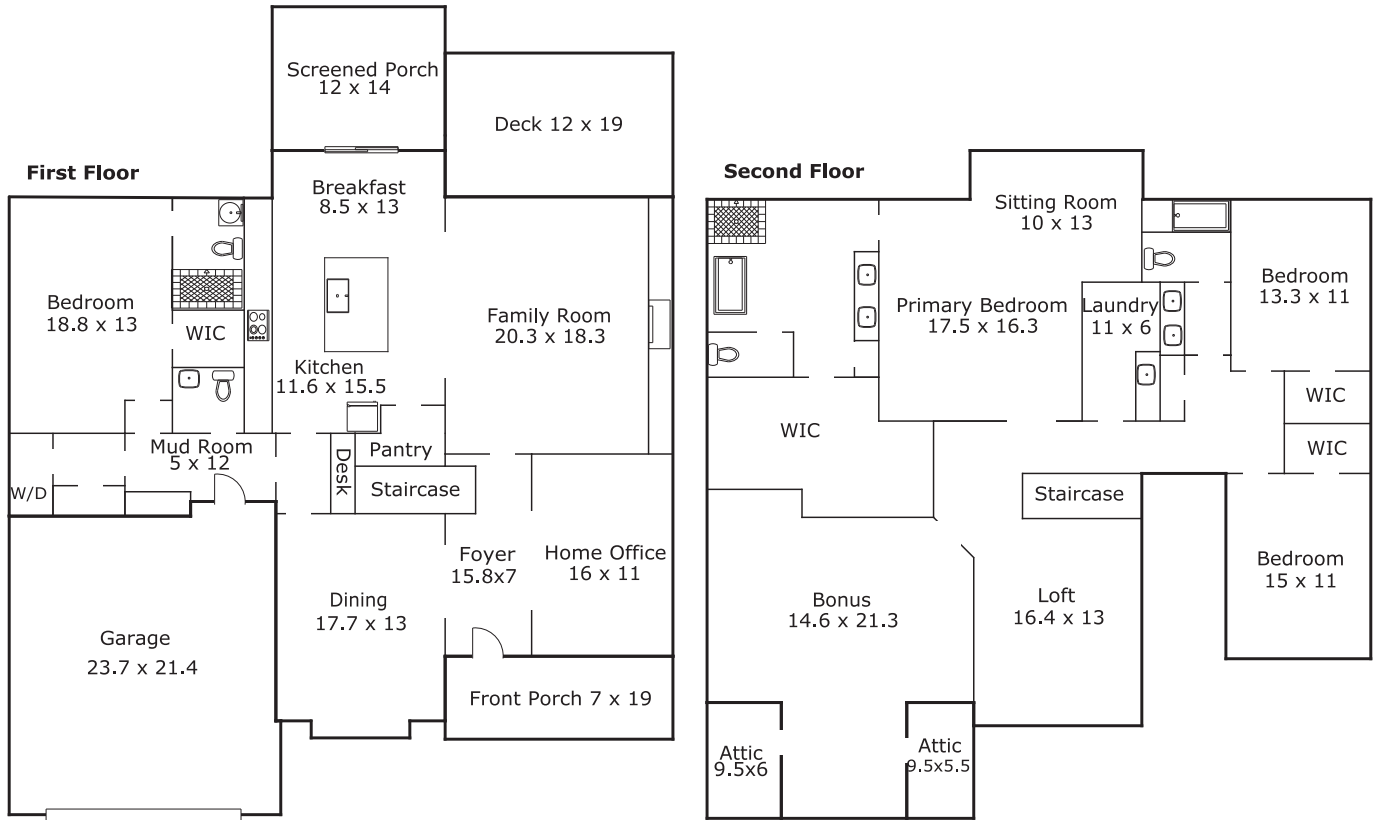

919.378.1807 • LindaTrevor.com
 201 Fenton Gtwy Dr, Ste 200, Cary, NC 27511

**132 Weddington Park Lane
 Apex, NC 27523**

TOTAL Sketch by a la mode

Area Calculations Summary

Living Area

First Floor	1932.2 Sq ft
Second Floor	2259.2 Sq ft
Total Living Area (Rounded):	4191 Sq ft

Non-living Area

Floored Attic Storage	52.3 Sq ft
Floored Attic Storage	58 Sq ft
Front Porch	127.2 Sq ft
Garage	548 Sq ft
Screened Porch	167.6 Sq ft
Deck	220.7 Sq ft